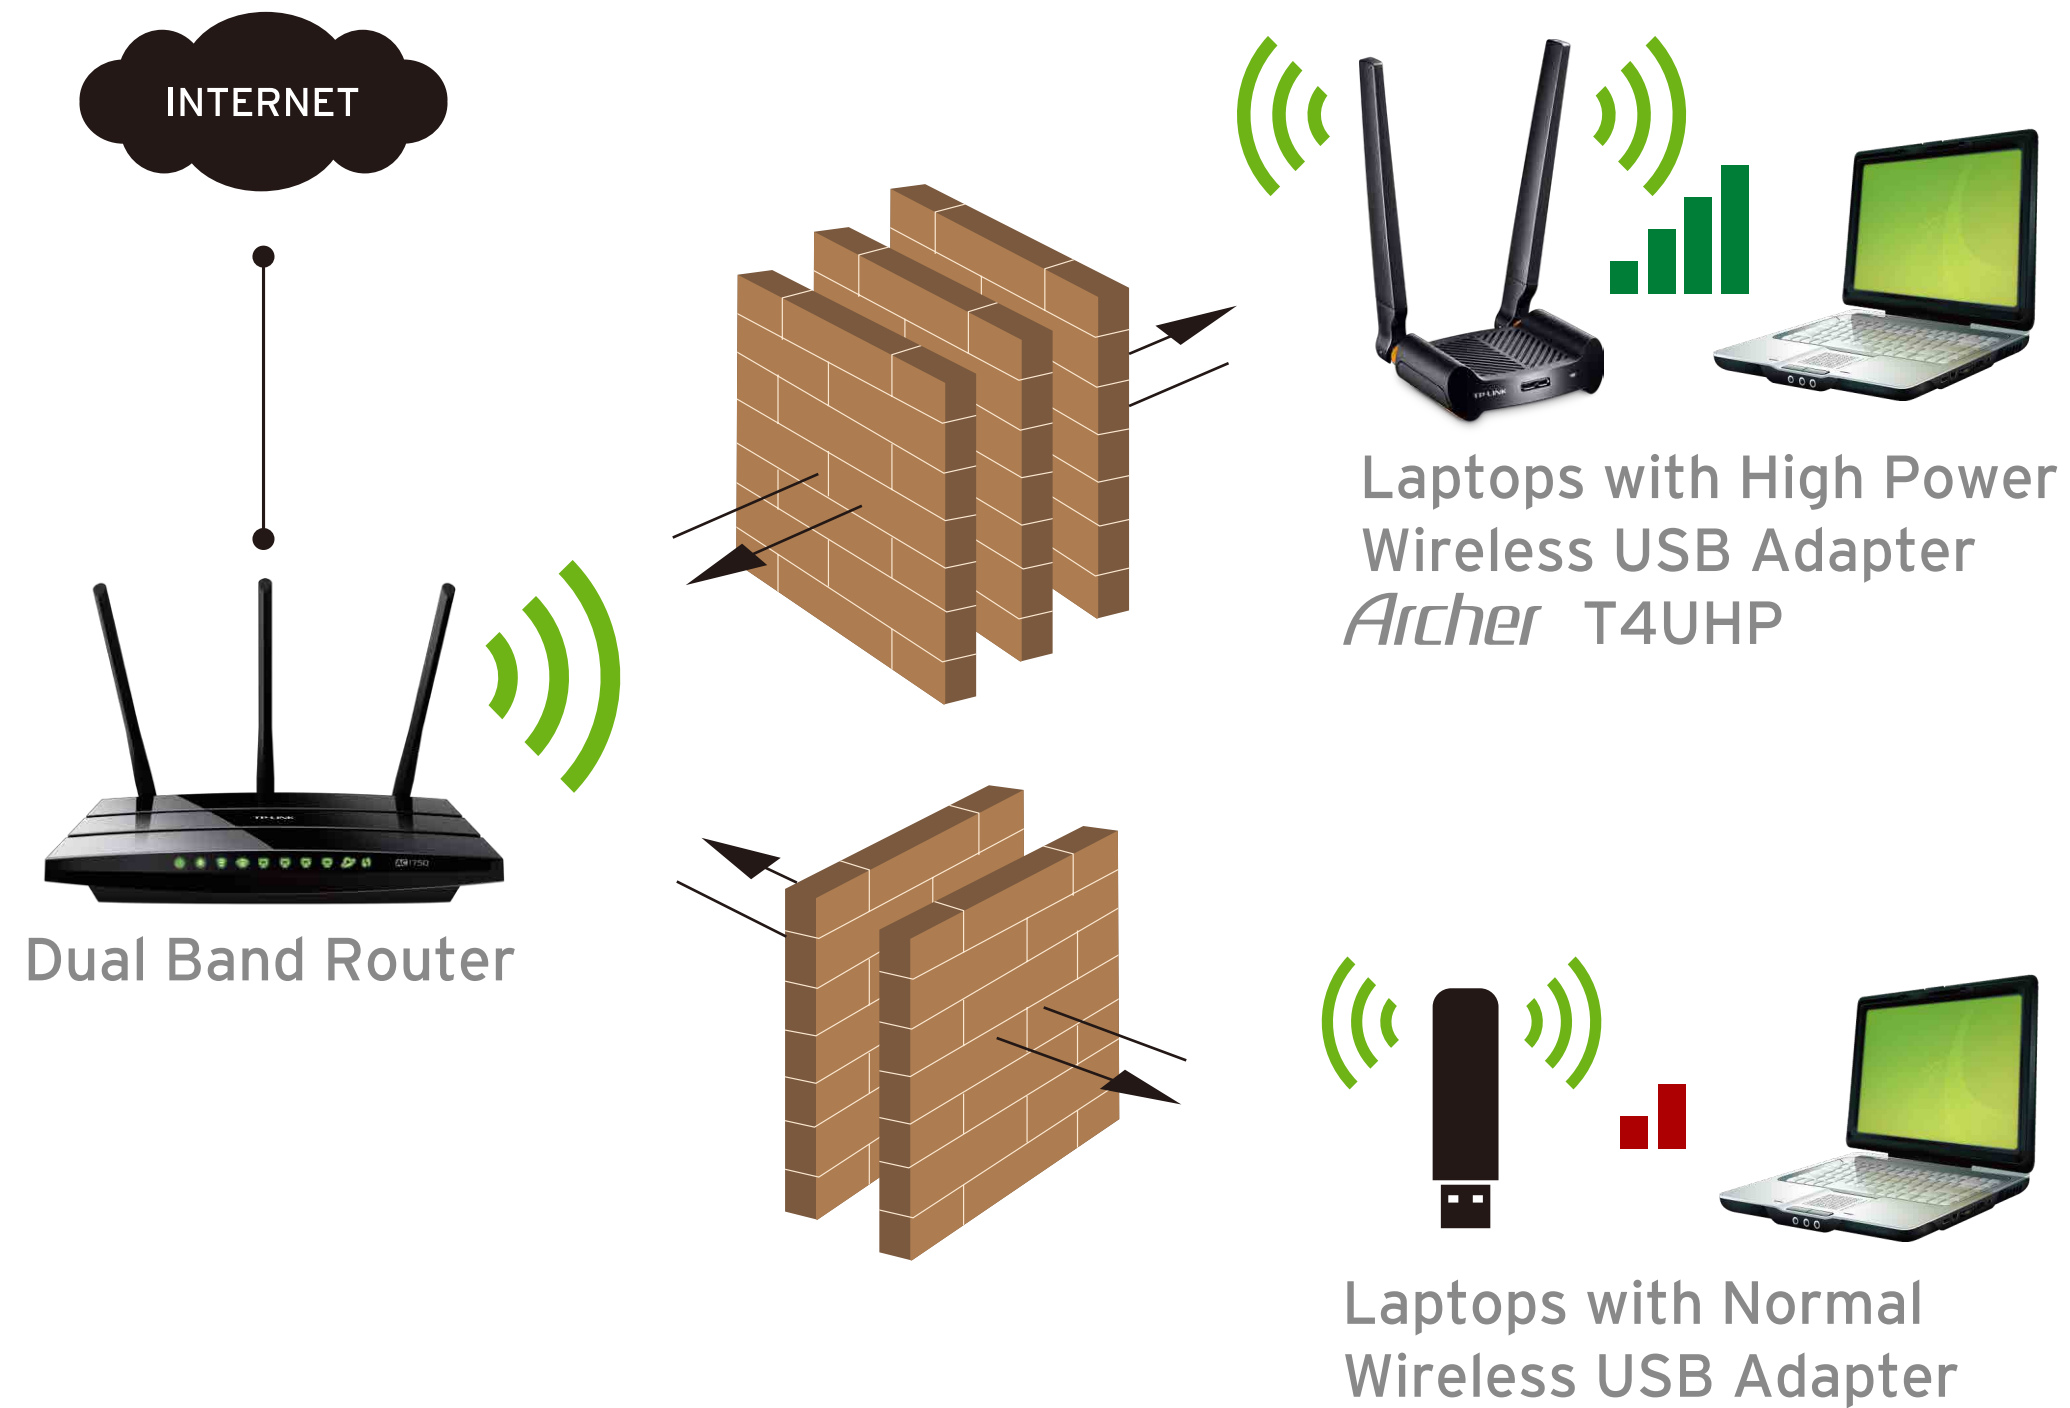

Diagram

For more information, please visit

<http://www.tp-link.com/en/products/details/?model=Archer+T4UHP>

or scan the QR code left

Attention: This device may only be used indoors in all EU member states and EFTA countries.

Specifications are subject to change without notice. TP-LINK is a registered trademark of TP-LINK TECHNOLOGIES CO., LTD. Other brands and product names are trademarks or registered trademarks of their respective holders. Copyright © 2016 TP-LINK TECHNOLOGIES CO., LTD. All rights reserved.

www.tp-link.com